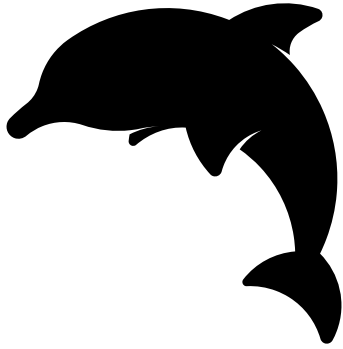

dolphin logo

Pebble's latest logo concept - an intricate design that portrays the elegance and sophistication of such a humble and intelligent creature, yet keeping in touch with its playful nature.

the circle of life

made up entirely of intersecting circles and based on the golden ratio - circles bring the dolphin logo to life.

flat versions

flat one colour options, black and white: full flat, flat with line work cut outs and wire frame.